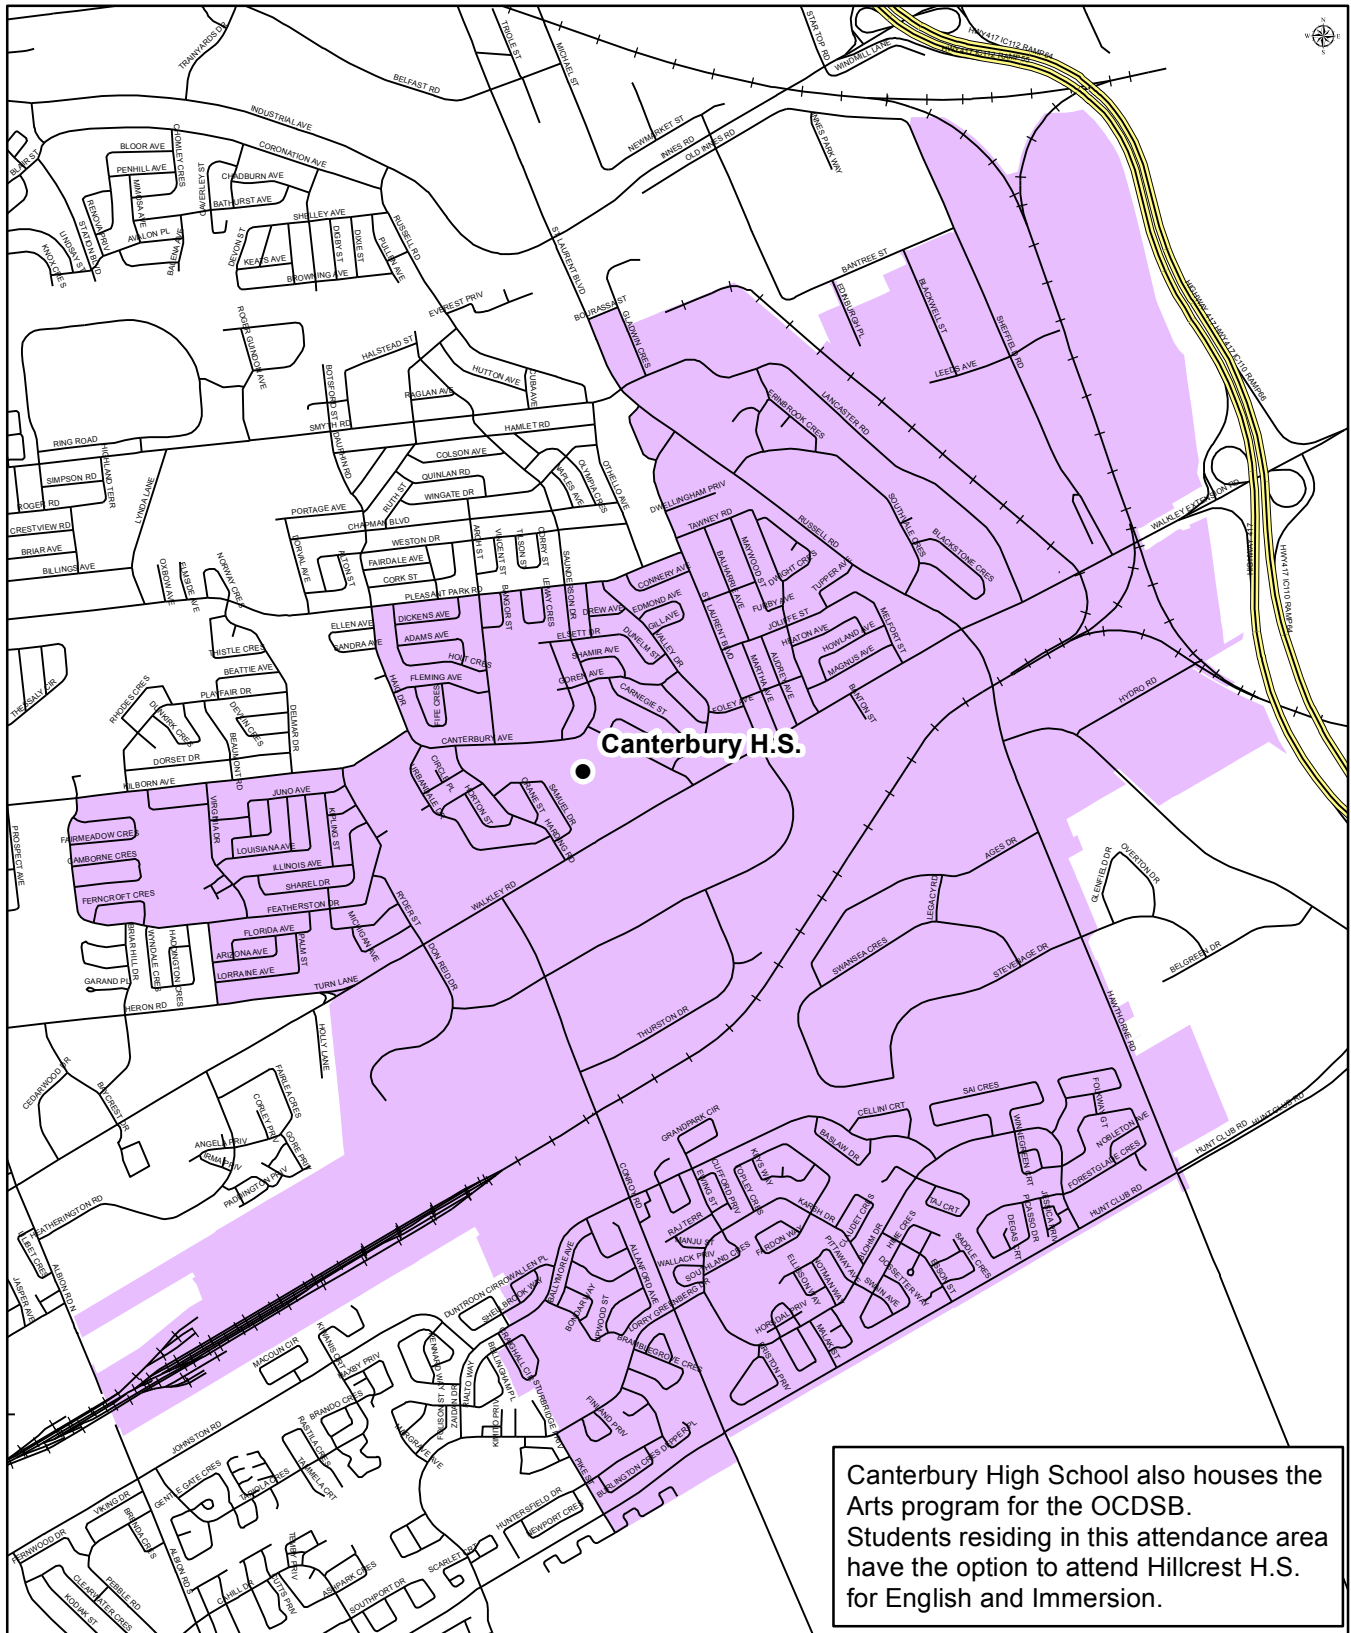

OTTAWA-CARLETON  
DISTRICT SCHOOL BOARD

# CANTERBURY HIGH SCHOOL

Grade 9 to 12  
English and Immersion Attendance Boundary

Canterbury High School  
900 Canterbury Avenue  
Ottawa, Ontario  
K1G 3A7  
(613) 731-1191

Map is for illustrative purposes only.  
For further information, visit [www.ocdsb.ca](http://www.ocdsb.ca)  
September 2017