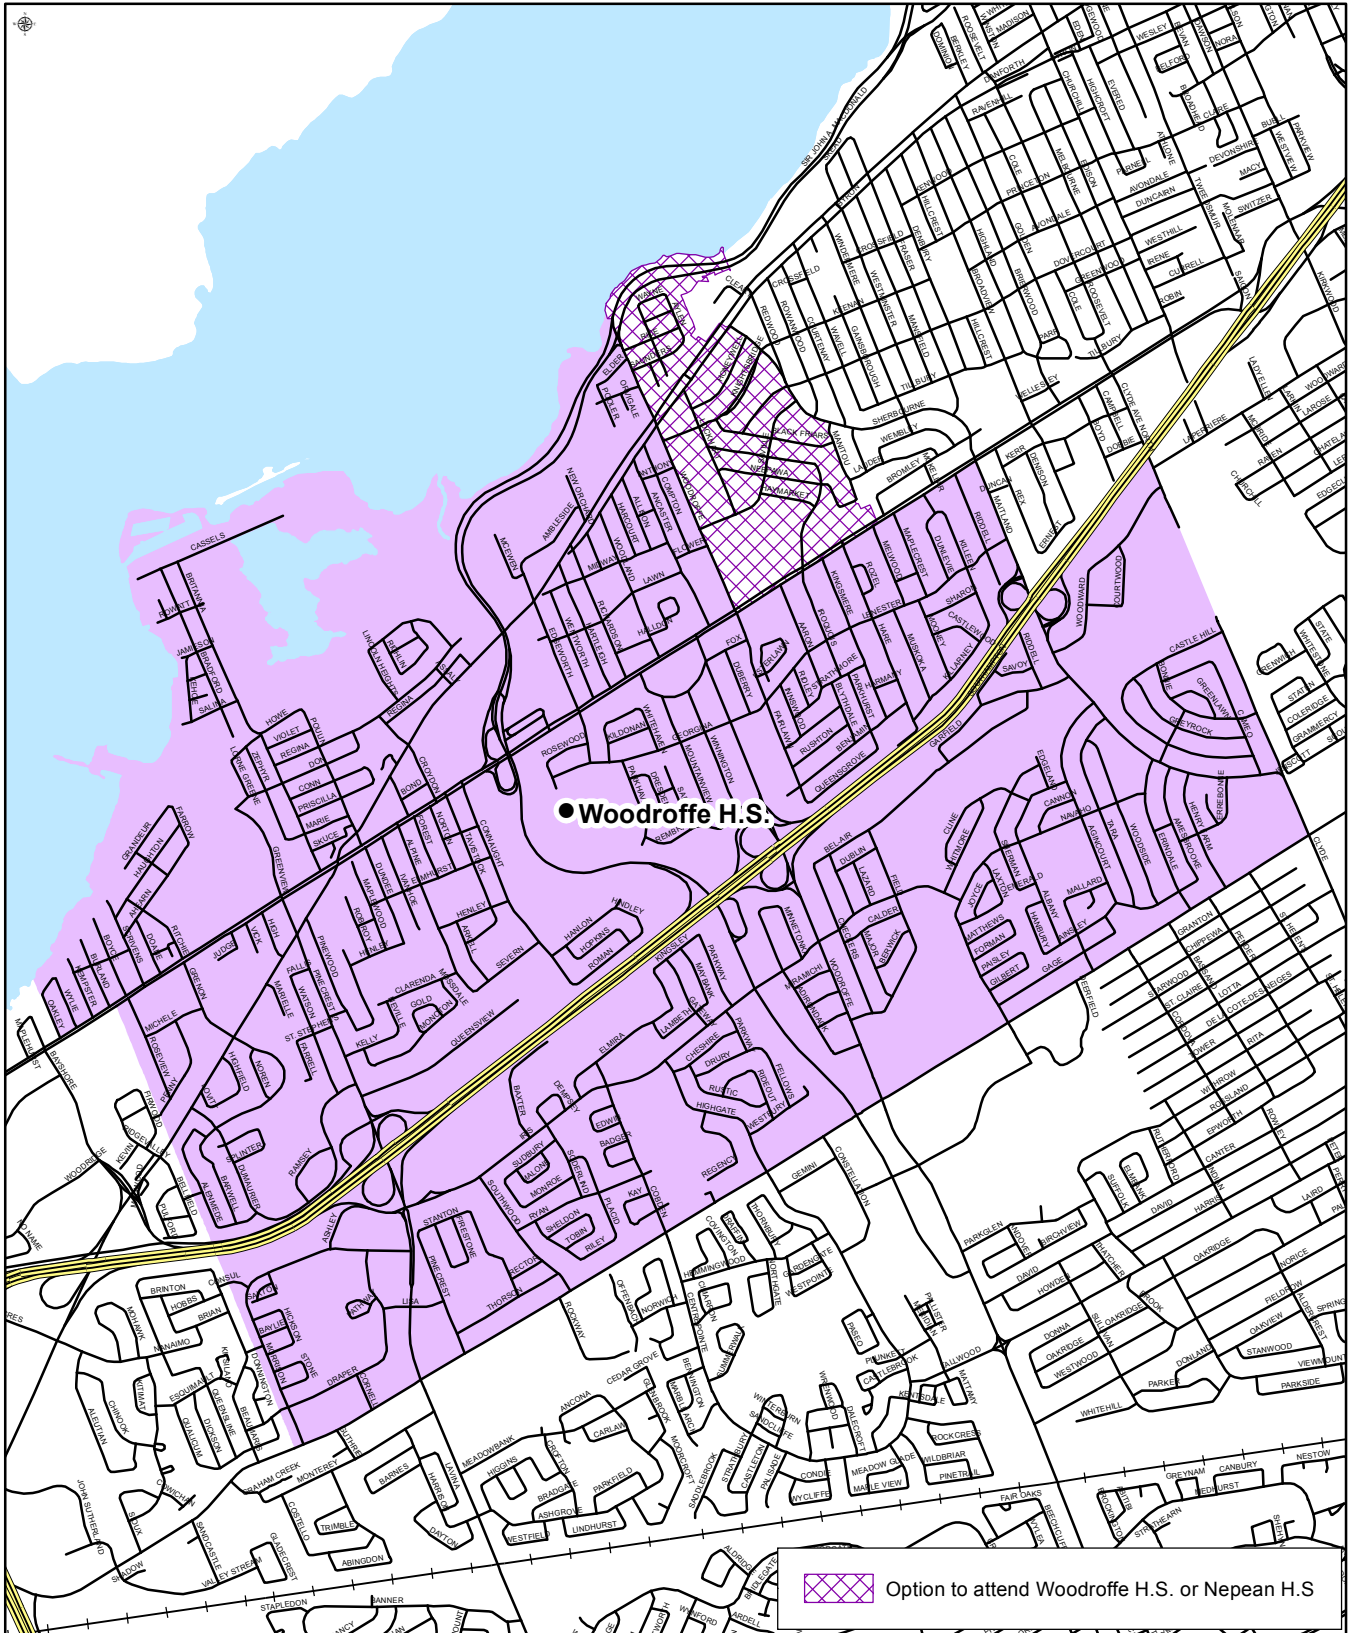

# WOODROFFE HIGH SCHOOL

Grade 9 to 12  
English and Immersion Attendance Boundary

Woodroffe High School  
2410 Georgina Drive  
Ottawa, Ontario  
K2B 7M8  
(613) 820-7186

Map is for illustrative purposes only.  
For further information, visit [www.ocdsb.ca](http://www.ocdsb.ca)  
September 2019