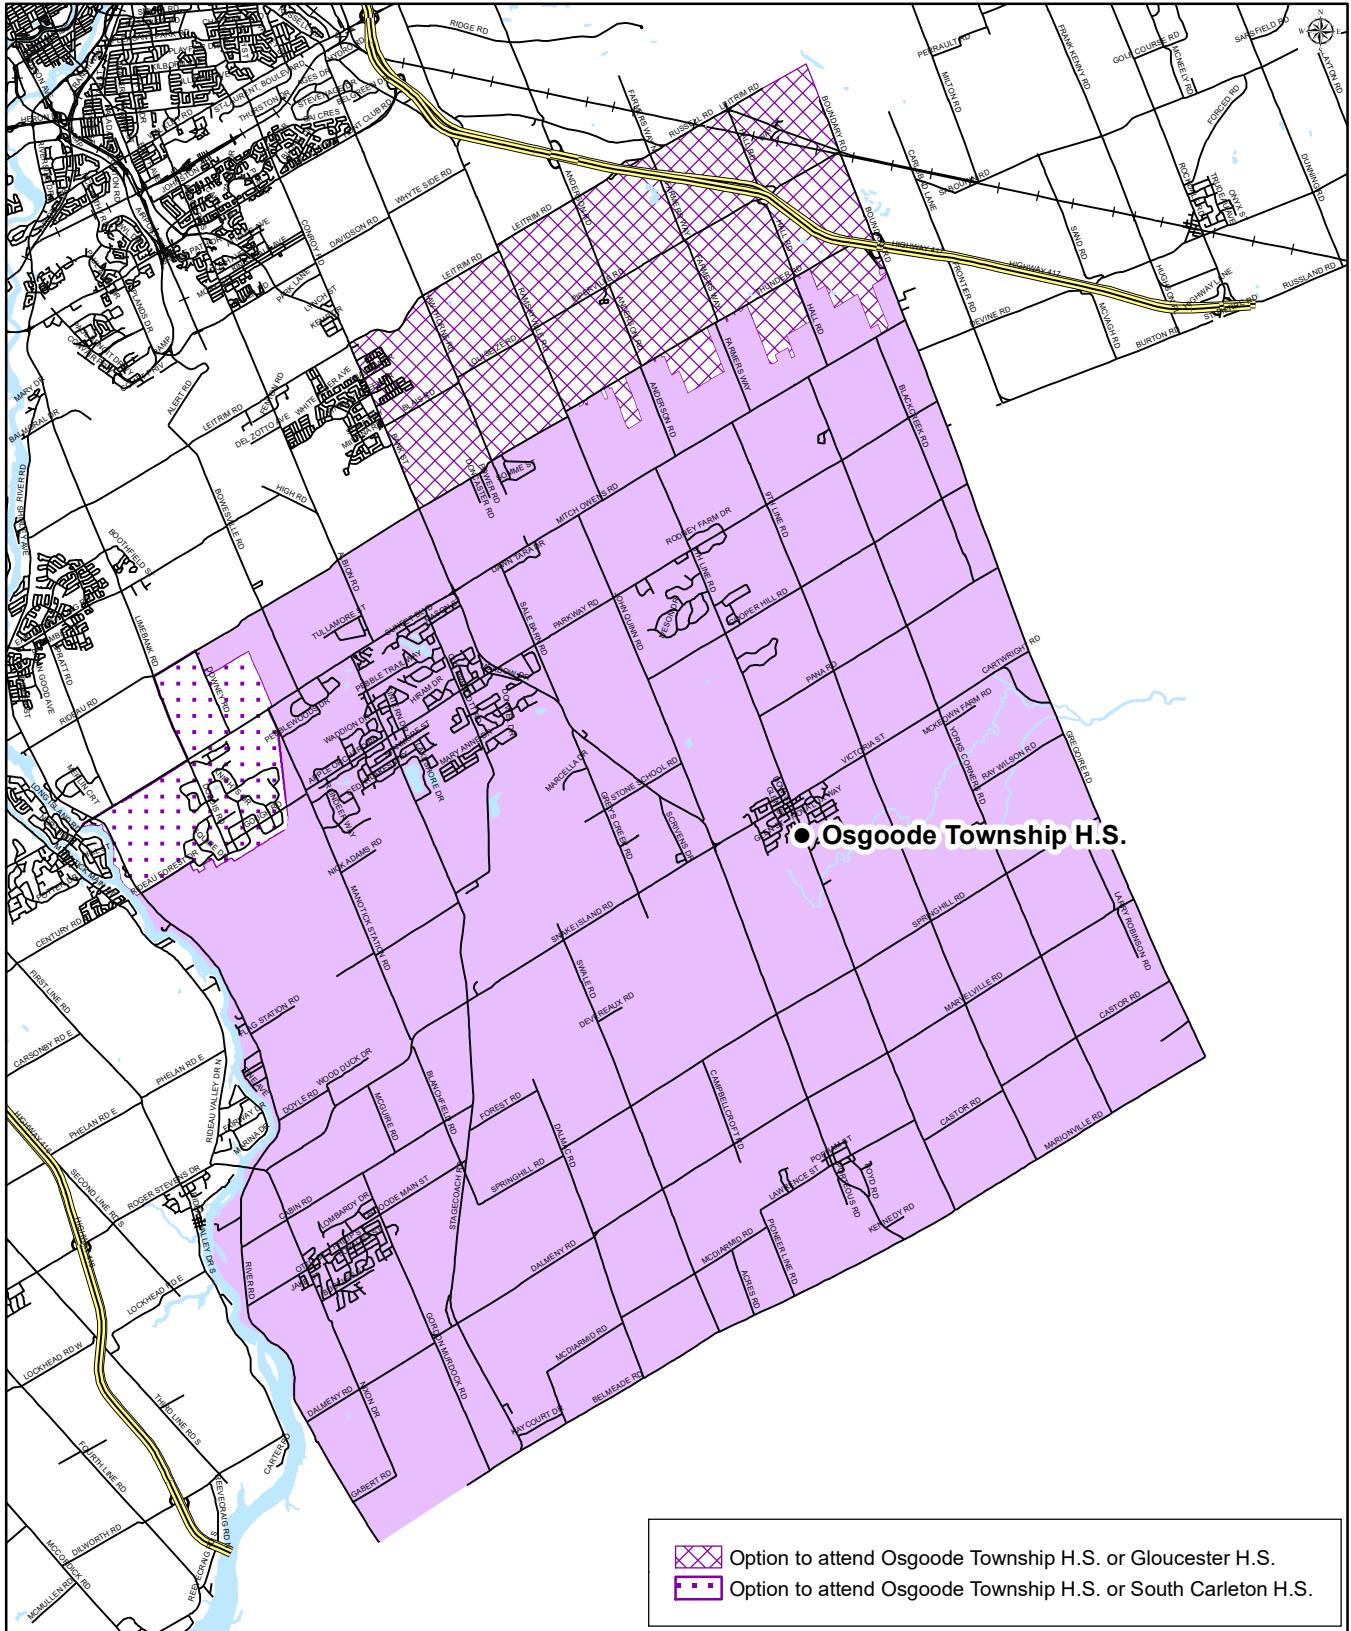

OTTAWA-CARLETON
DISTRICT SCHOOL BOARD

OSGOODE TOWNSHIP HIGH SCHOOL

Grade 9 to 12
English and Immersion Attendance Boundary

Osgoode Township High School
2800 8th Line Road
Metcalfe, Ontario
K0A 2P0
(613) 821-2241

Map is for illustrative purposes only.
For further information, visit www.ocdsb.ca
September 2019