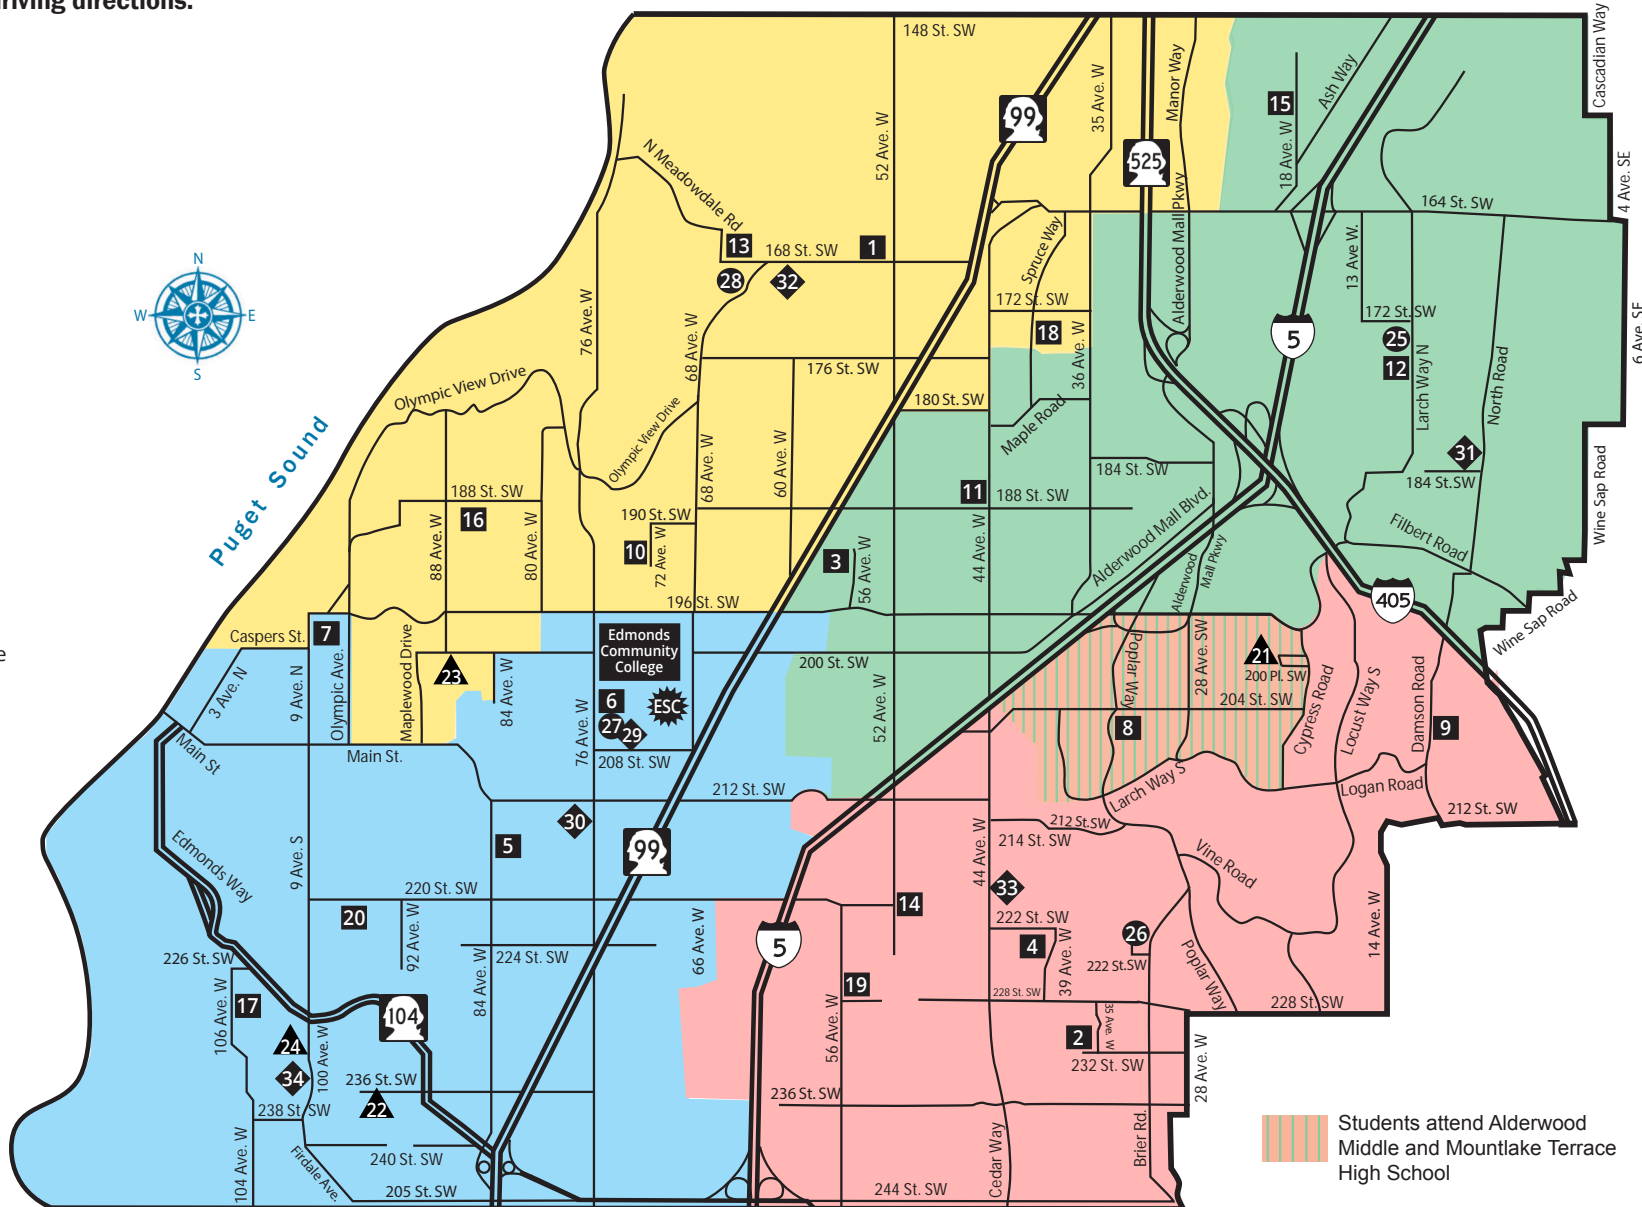

Secondary Boundary Map*

* Please Note: Map shows approximate building and street locations, and is not intended to provide driving directions.

ELEMENTARY SCHOOLS

- 1 — Beverly Elementary
- 2 — Brier Elementary
- 3 — Cedar Valley Community
- 4 — Cedar Way Elementary
- 5 — Chase Lake Community
- 6 — College Place Elementary
- 7 — Edmonds Elementary
- 8 — Hazelwood Elementary
- 9 — Hilltop Elementary
- 10 — Lynndale Elementary
- 11 — Lynnwood Elementary
- 12 — Martha Lake Elementary
- 13 — Meadowdale Elementary
- 14 — Mountlake Terrace Elementary
- 15 — Oak Heights Elementary
- 16 — Seaview Elementary
- 17 — Sherwood Elementary
- 18 — Spruce Elementary
- 19 — Terrace Park Elementary
- 20 — Westgate Elementary

PRE-K, K-8 & K-12 SCHOOLS

- 21 — Alderwood Early Childhood Center
- 22 — Madrona K-8 Multi-Age Program
- 23 — Maplewood Parent K-8 Cooperative
- 24 — Edmonds Heights K-12

MIDDLE SCHOOLS

- 25 — Alderwood Middle
- 26 — Brier Terrace Middle
- 27 — College Place Middle
- 28 — Meadowdale Middle

HIGH SCHOOLS

- 29 — Edmonds eLearning Academy
- 30 — Edmonds-Woodway High
- 31 — Lynnwood High
- 32 — Meadowdale High
- 33 — Mountlake Terrace High
- 34 — Scriber Lake High

ESC

ESC — Educational Services Center

Students attend Alderwood Middle and Mountlake Terrace High School