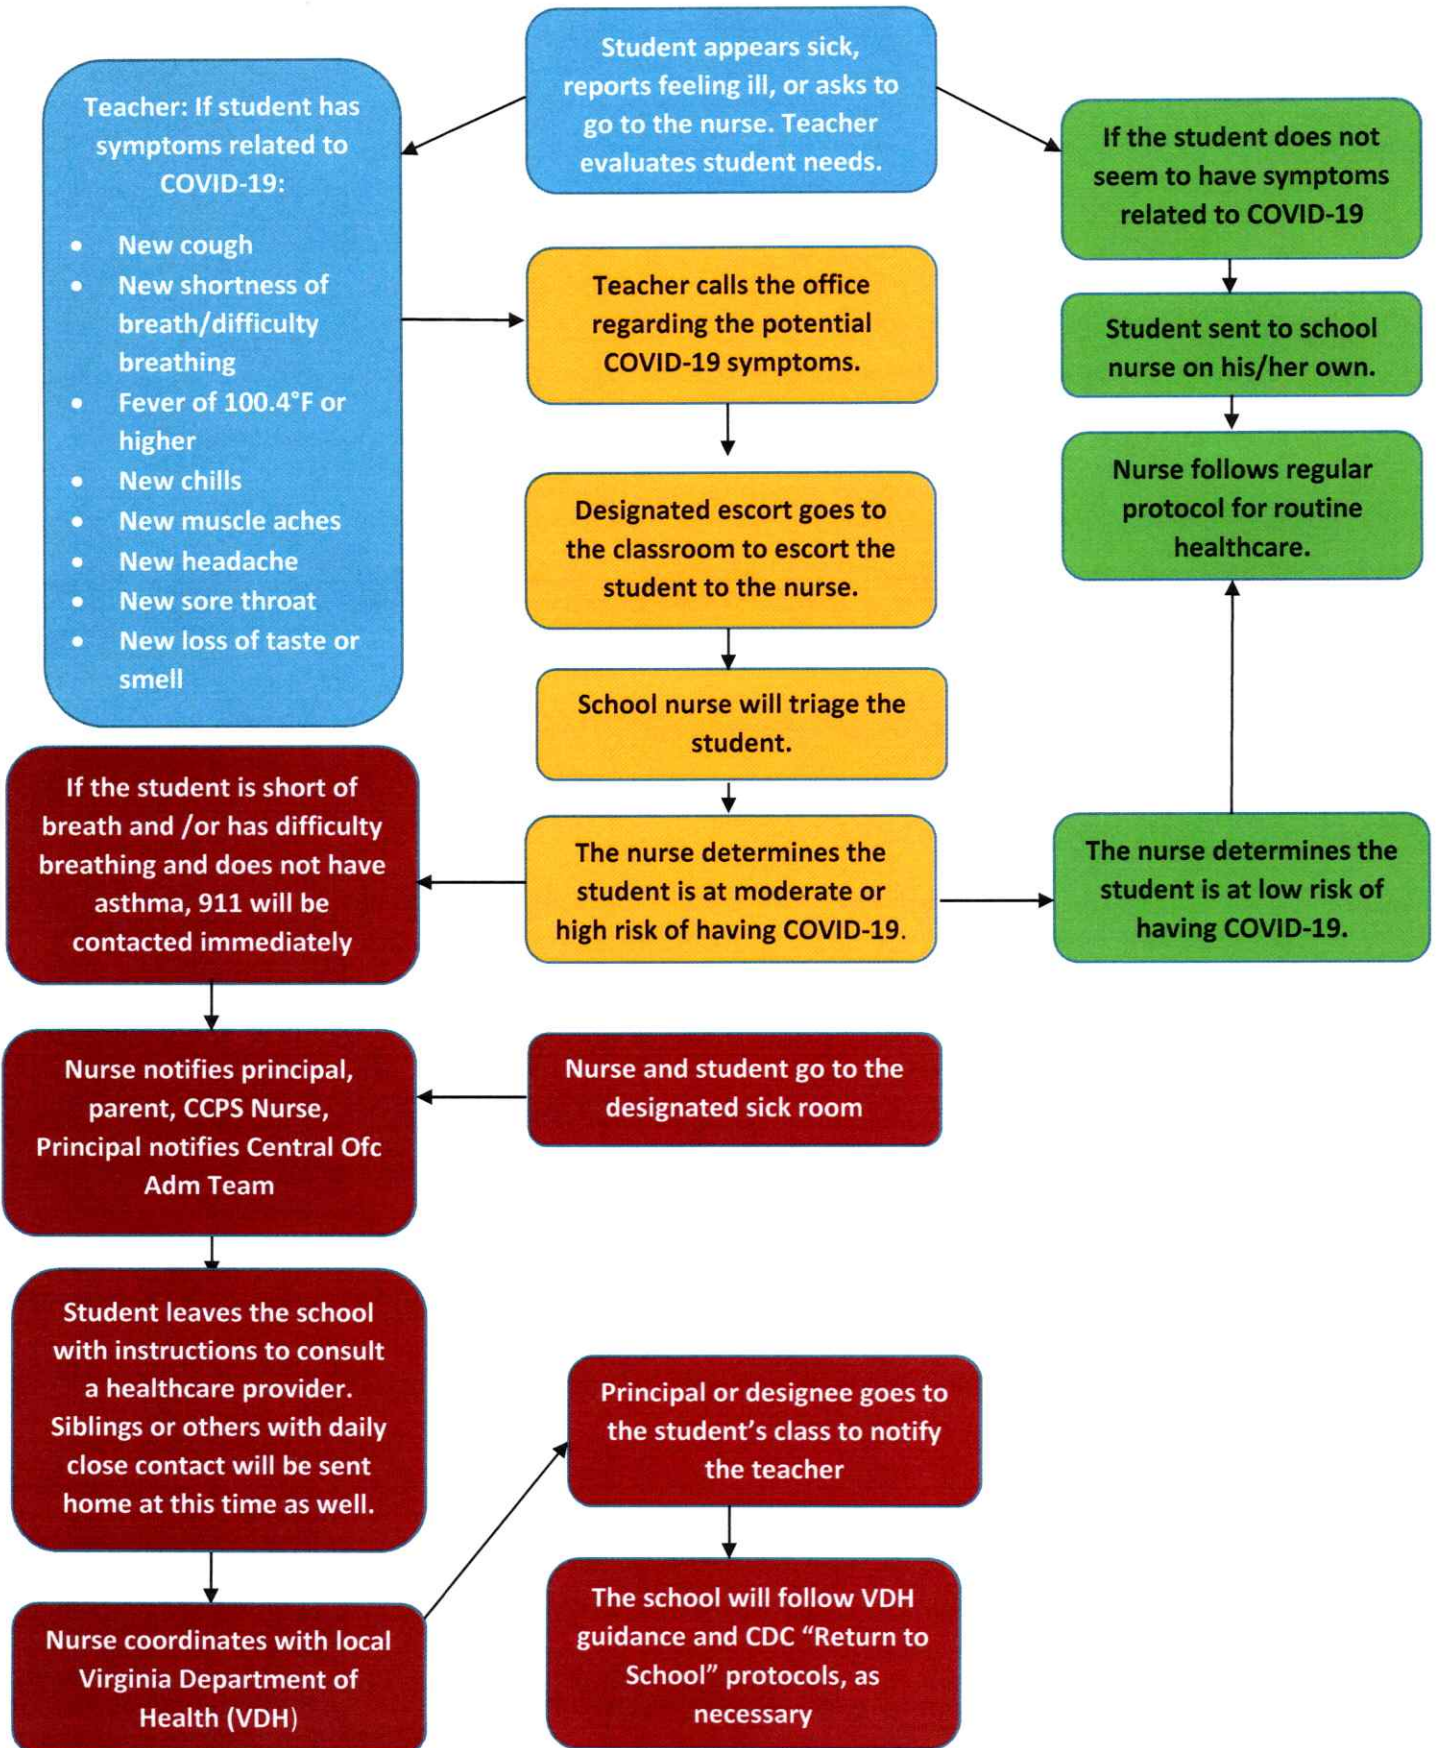

Covington City Public Schools

COVID-19 Decision Tree: When a Student is Sick During the School Day

* The building principal will need to assign designated escorts throughout the day.

Covington City Public Schools

COVID-19 Decision Tree: When a Faculty/Staff Member is Sick During the School Day

COVID-19 Decision Tree: When a Positive Case has been Reported in a School/Building

Covington City Public Schools

COVID-19 Decision Tree: When a Faculty/Staff Member or Student is Sick Outside of School Hours