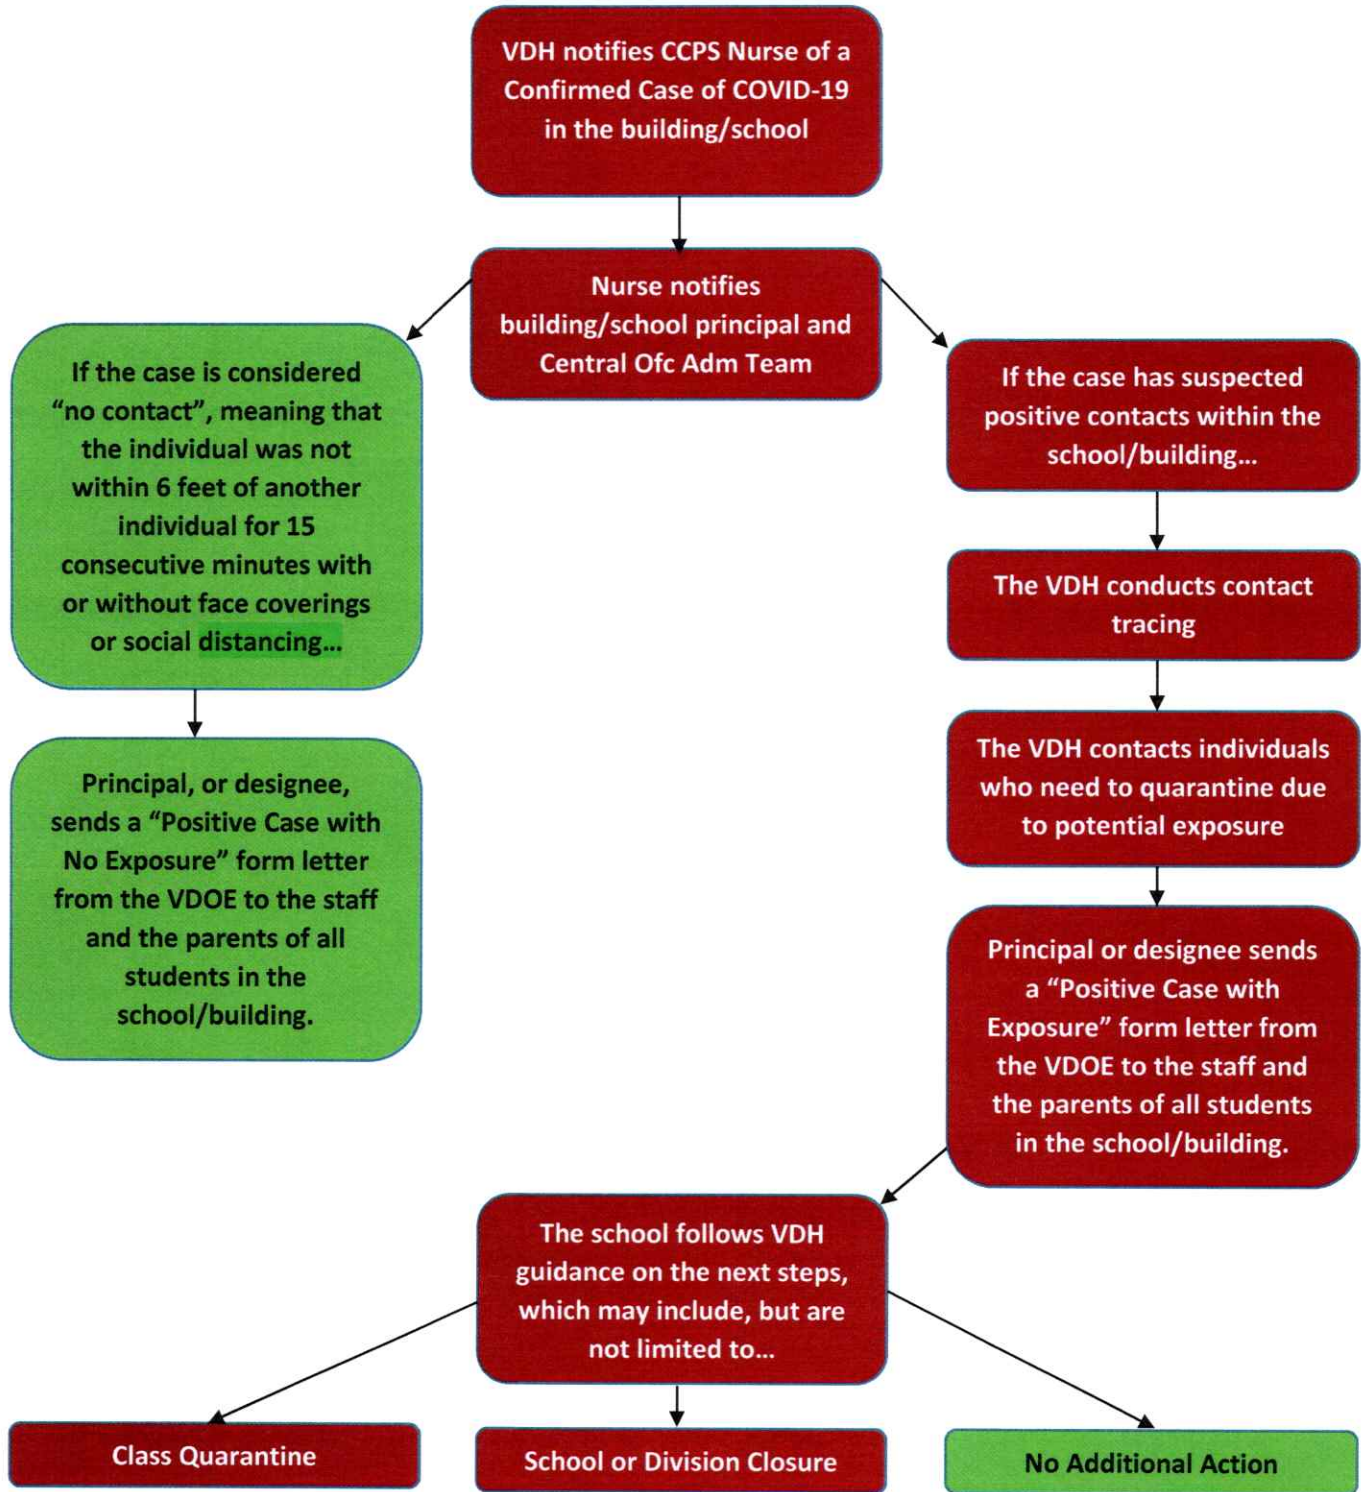

Covington City Public Schools

COVID-19 Decision Tree: When a Student is Sick During the School Day

* The building principal will need to assign designated escorts throughout the day.

Covington City Public Schools

COVID-19 Decision Tree: When a Faculty/Staff Member is Sick During the School Day

COVID-19 Decision Tree: When a Positive Case has been Reported in a School/Building

Covington City Public Schools

COVID-19 Decision Tree: When a Faculty/Staff Member or Student is Sick Outside of School Hours