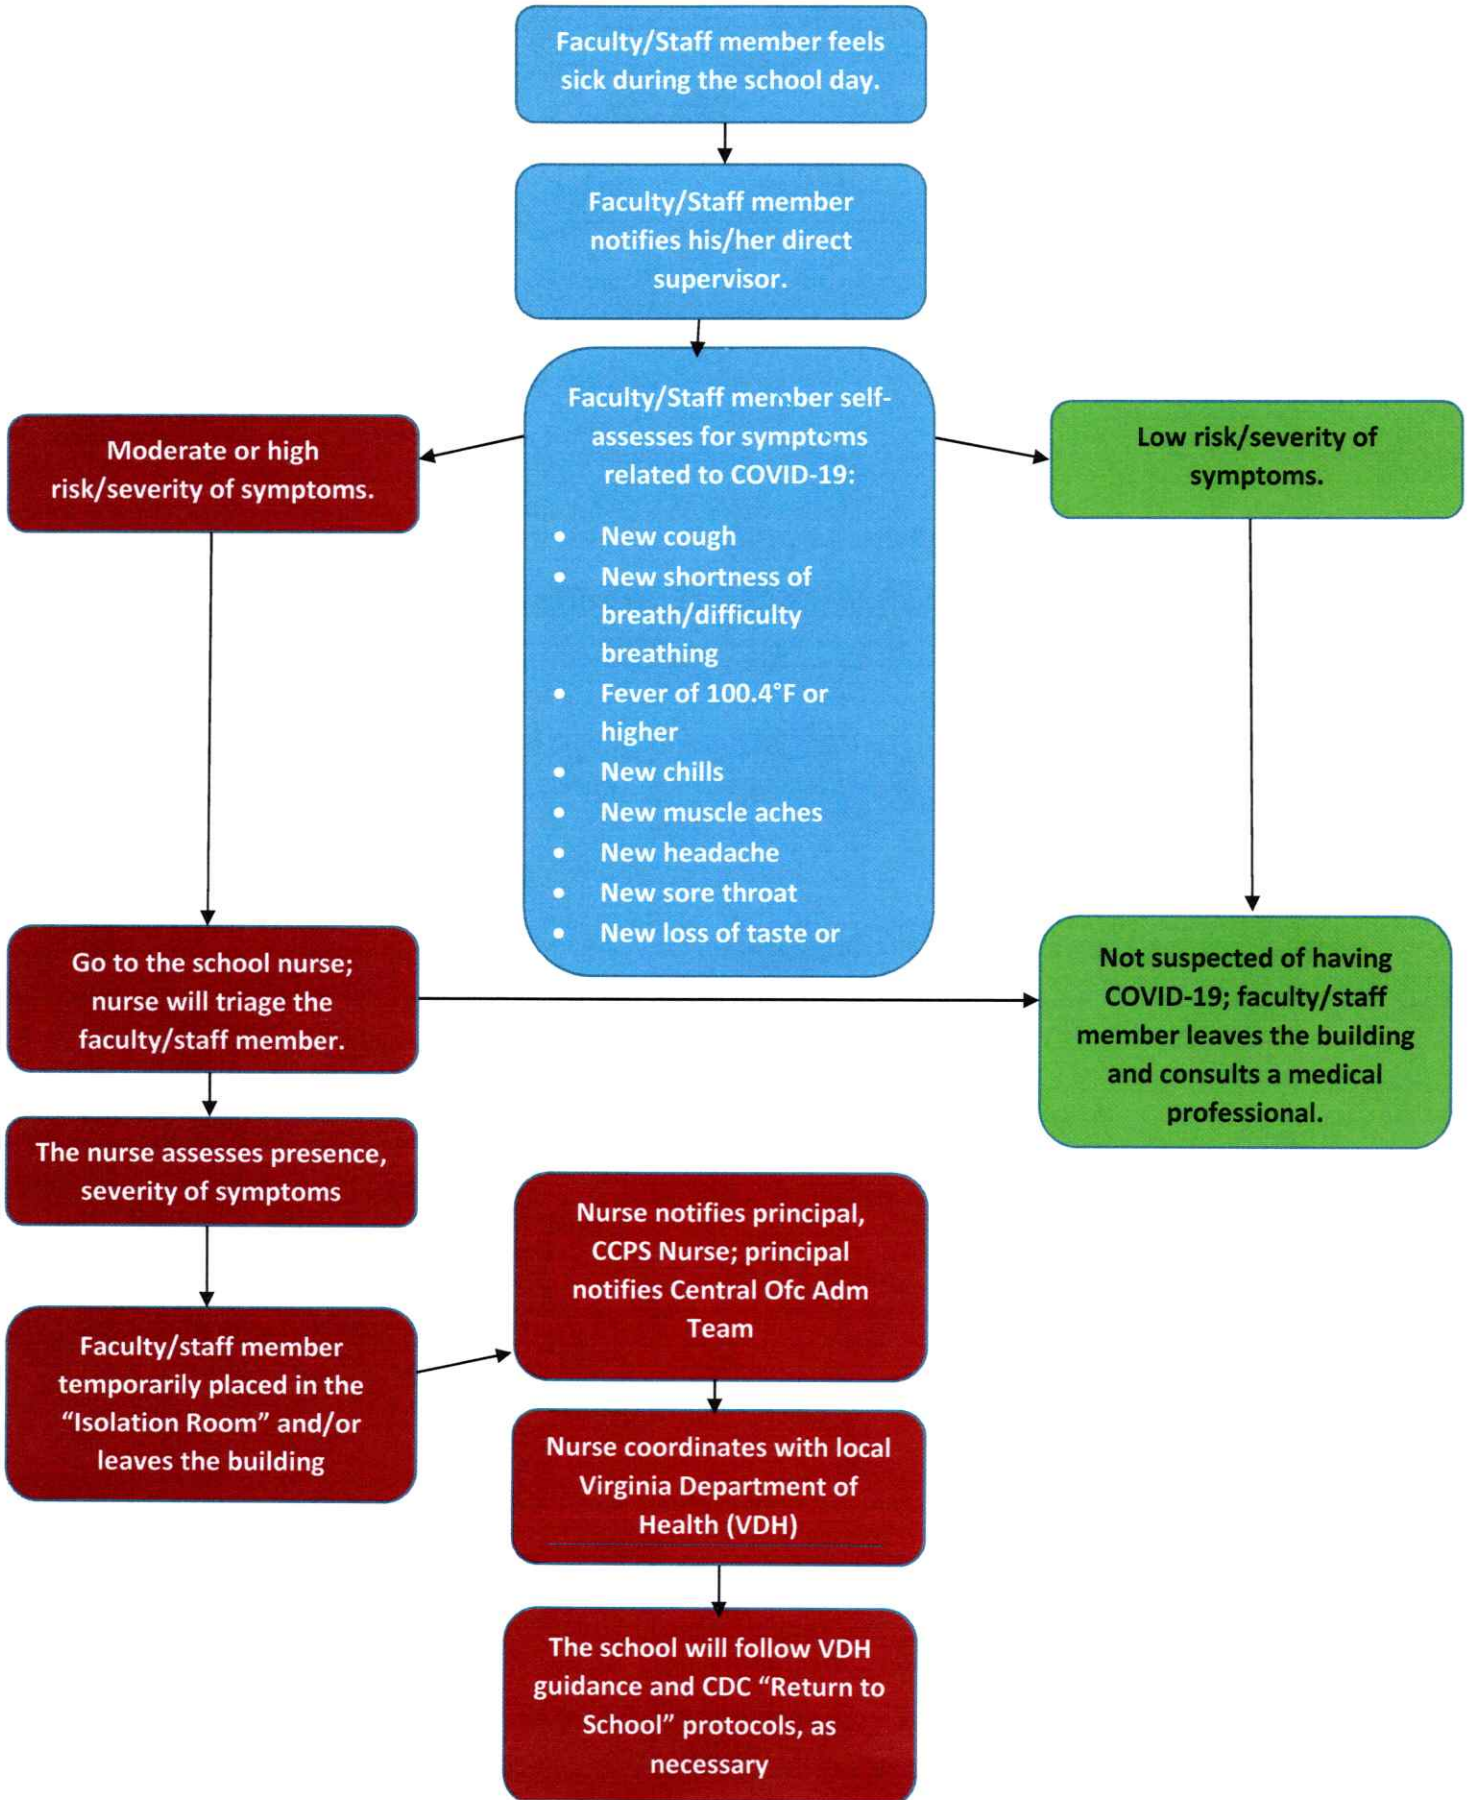

Covington City Public Schools

COVID-19 Decision Tree: When a Student is Sick During the School Day

* The building principal will need to assign designated escorts throughout the day.

Covington City Public Schools

COVID-19 Decision Tree: When a Faculty/Staff Member is Sick During the School Day

COVID-19 Decision Tree: When a Positive Case has been Reported in a School/Building

Covington City Public Schools

COVID-19 Decision Tree: When a Faculty/Staff Member or Student is Sick Outside of School Hours